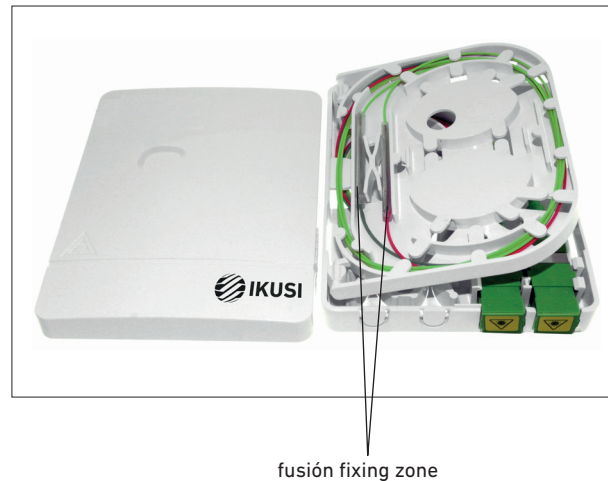

PAUF-002 (8221) OPTICAL FIBER ROSETTE WITH FUSION TRAY + 2X SC/APC ADAPTER + 2 X 1.5 M PIGTAILS

- Rosette for FTTH fibre optic installations for building interiors and housing.
- Made of high quality ABSUL94-V0 with capacity for 2 drop cables plus 2 SC terminals.
- It has a folding tray with capacity for 2 fusion splice protectors and enough space for organising spare fibres.
- It allows access with the supplied cable through different ways: lower, upper and lateral, which provides great versatility.
- SC/APC adapters with automatic folding dust cover.

Package contents:

- 1 Fiber optic rosette with fusion tray
- 2 LSZH connectorised pigtails
- 2 SC/APC adapters
- 2 Fusion splice protectors
- 2 Screws + plugs

Standard

IEC 60874-14, 60793-2-10 A1a
 IEC 793, 794-1 E1 E3, 11801 2nd Ed.
 CECC 86115-801, ICEA-596,
 Telcordia GR-326, GR-409-CORE
 EIA/TIA 604-3A, 568, 455
 EN 50173, JIS C5973 F04,
 ITU-T G.651, G.652