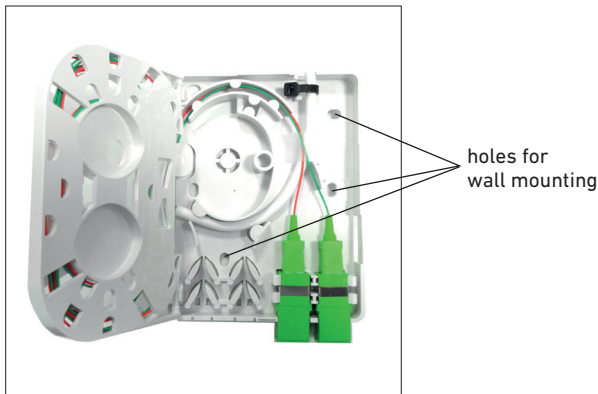

PAUF-002 (8221) OPTICAL FIBER ROSETTE WITH FUSION TRAY + 2X SC/APC ADAPTER + 2 X 1.5 M PIGTAILS

- Rosette for FTTH fibre optic installations for building interiors and housing.
- Made of high quality ABSUL94-V0 with capacity for 2 drop cables plus 2 SC terminals.
- It has a folding tray with capacity for 2 fusion splice protectors and enough space for organising spare fibres.
- It allows access with the supplied cable through different ways: lower, upper and lateral, which provides great versatility.
- SC/APC adapters with automatic folding dust cover.

Package contents:

- 1 Fiber optic rosette with fusion tray
- 2 LSZH connectorised pigtails
- 2 SC/APC adapters
- 2 Fusion splice protectors
- 2 Screws + plugs

Standard

IEC 60874-14, 60793-2-10 A1a
 IEC 793, 794-1 E1 E3, 11801 2nd Ed.
 CECC 86115-801, ICEA-596,
 Telcordia GR-326, GR-409-CORE
 EIA/TIA 604-3A, 568, 455
 EN 50173, JIS C5973 F04,
 ITU-T G.651, G.652